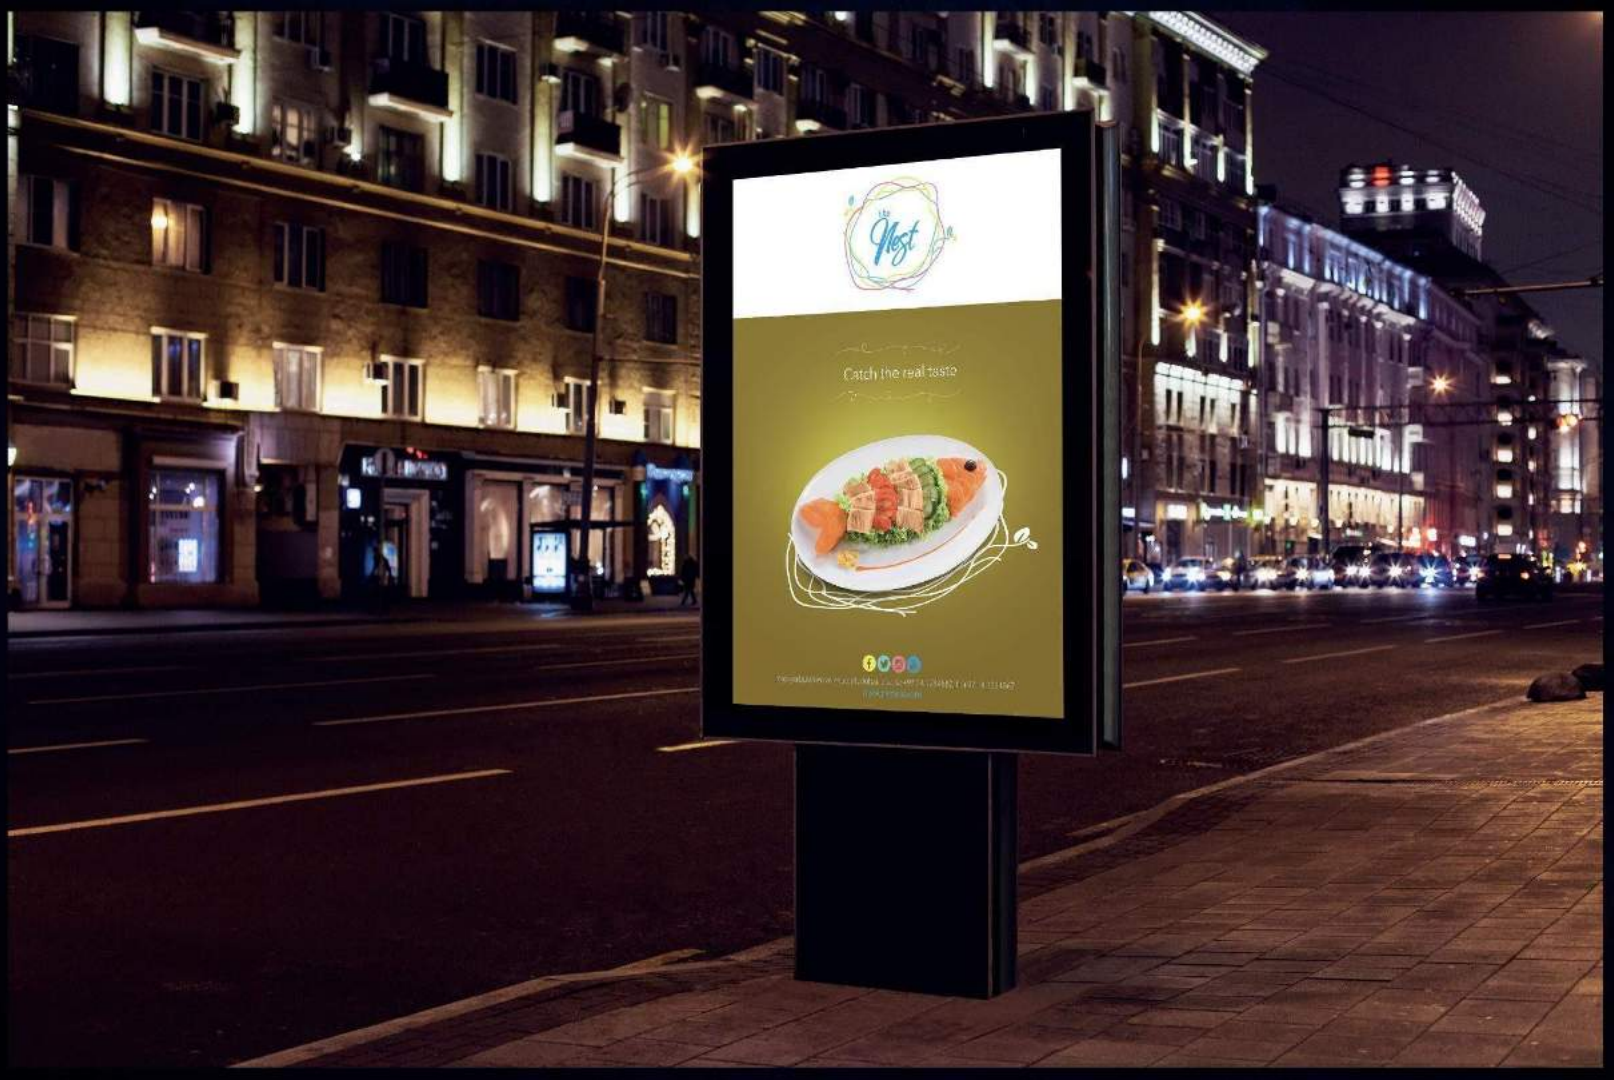

Mall/Supermarket Stands – Promotional Standees/Promotional Table

Vehicle Branding / Wrapping

Thanks for your time! 😊

AdEventor

We believe in your dreams

(+971) 522 450 522 / (+971) 4 295 8329

hello@adeventor.com